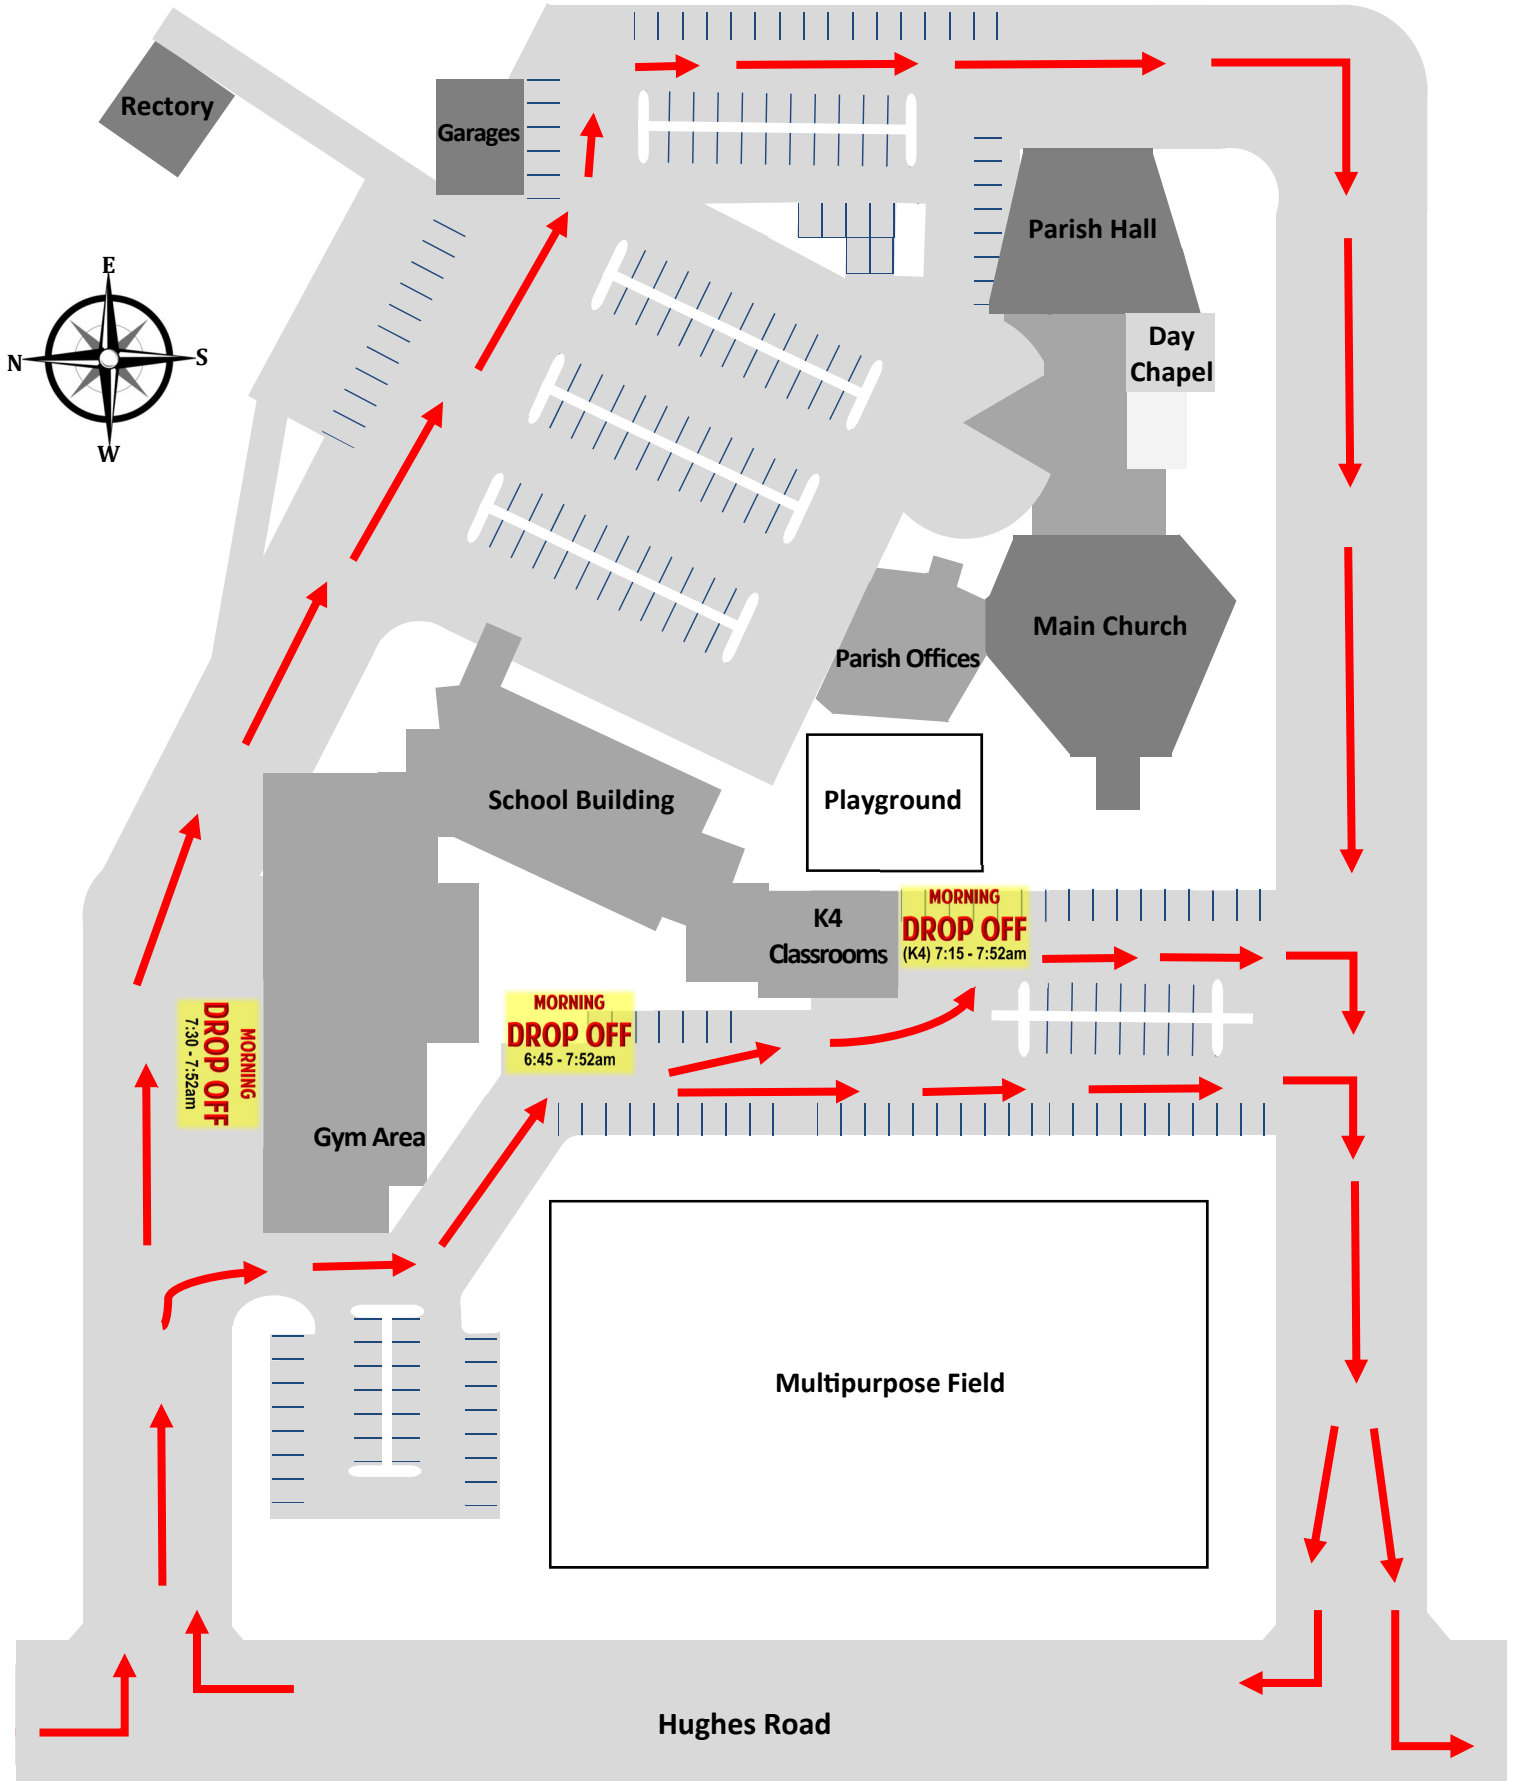

**St. John the Baptist Catholic School**  
**Morning Drop Off: Grades K4-8**

## Afternoon Carline

Upper Line: Grades K4-3<sup>rd</sup>

Lower Line: Grades 4<sup>th</sup>-8<sup>th</sup>